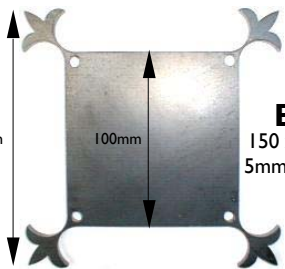

 [Back to Contents](#)

[Main Page](#)

7521*
220mm ●

5536*
190mm ●

5527*
190mm ●

4085*
165mm ●

4083*
110mm ●

6040*
90mm ●

6041
100mm ●

8005
70mm ●

8006
50mm ●

4700/8
60mm ●

4700/7
90mm ●

4607
25mm ●

4608
45mm ●

4609
65mm ●

4505
115mm ●

4605
70mm ●

4700/9
60mm ●

BP1
150 x 150mm
5mm thickness

BP10
80 x 80mm
8mm thickness

BP11
90 x 90mm
6mm thickness

BP12
80mm ●
8mm thickness

Backplates below are all lasercut from 5mm steel

HB2
68mm ● backplate
65mm projection

HB1
58mm ● backplate
70mm projection

HB5
75mm ● backplate
67.5mm projection

BP2
80 x 50mm

BP5
100 x 100mm

BP9
125 x 125mm

BP6 150 x 150mm
BP7 200 x 200mm

All of the above Rosettes are from mild steel, except * which denotes grey iron