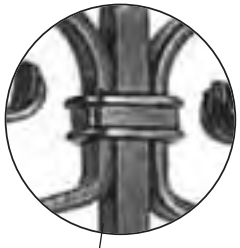

For the fixing of 12mm square balusters to existing wooden staircases
*Use 1020 for vertical & 1021 for angled

1012 Collar Clip
For 12mm Bar
1016 Collar Clip
For 16mm Bar

4400/1
380mm dia
10 x 5mm ■

4400/2
155mm dia
6 x 6mm ■

4400/3
250mm dia
8 x 8mm ■

4500/1
250mm dia
10 x 5mm ■

5405
900 x 220mm
12mm ■ Bar

1712/1
1000mm high
12mm ■ Bar

1780/5
900 x 215mm
12mm ■ Bar

4920/2
Tube Baluster
920 x 40 x 16mm ●

2813
Rustic Balusters
950 x 12mm ■

2814

5002
900 x 240mm
12mm ■ Bar

5003
1000 x 130mm
14mm ■ Bar

5004L
860 x 350mm
12 x 6mm ■
(With leaves as shown)
5004
870 x 340mm
12 x 6mm ■
(No leaves)

*1050mm high also available

Basket Bars 1000 x 12mm ■

P = Plain H = Hammered T = Twisted

9000P 9000H 9000T
9020P 9020H 9020T
*Also available in 16mm & 20mm bar

5000
1000 x 180mm
12mm ■

5407
900 x 220mm
12mm ■

9300
950 x 70mm
14mm ■

5001
1000 x 235mm
12mm ■

5015
900 x 300mm
12mm ■