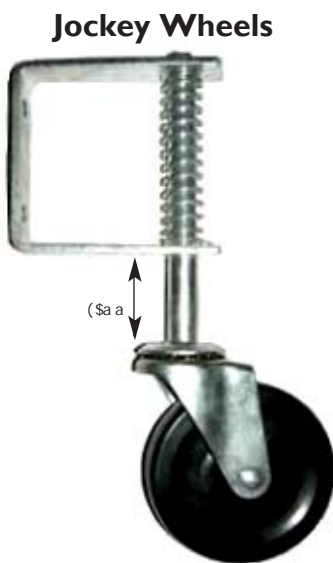

**6713**  
Striker for Gate Catch  
Available "straight" or "cranked"

**6700RGL**  
150mm Galvanised Ring Latch

**6709a**  
Latch Guide  
55 x 13 x 11mm deep  
to suit upto  
40 x 8mm sliding latch

**6700H&S**  
Galvanised Heavy Duty Hasp & Staple  
200 x 45 x 4mm (Open Size)

**Ref 6700 "Janus 285" Shootbolt**  
200mm long x 45mm wide with 47mm shoot length

Galvanised Padbolts

**6700P1b**  
150mm long with 12mm dia shoot

**6700P1**  
150mm long with 16mm dia shoot

**6700P2**  
200mm long with 16mm dia shoot

**6700P3**  
250mm long with 16mm dia shoot

**JW370**  
370H x 100mm dia Wheel  
Heavy Duty

Jockey Wheels

**JW280**  
280H x 100mm dia Wheel  
Light Duty

**JW410**  
410H x 100mm dia Wheel  
Enclosed Spring

**6715**  
Automatic Gate Catch  
Available in Black or BZP finish

**6714**  
Gate Return Spring  
200mm Long & available in black or BZP finish

Springloaded Fieldgate Bolts

**6711**  
110 x 40mm backplate  
75 x 12mm diameter shoot length