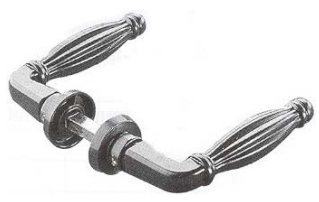

**WKH**

Heavy Duty Doorknob Set  
fits LKM40 or Locinox locks  
(includes escutcheon plates)

**WKH2**

Round Doorknob Set  
fits LKM40 or Locinox locks  
(includes escutcheon plates)

**LKHV**

Aluminium Alloy Doorknob Set  
Will fit LKM40, Locinox  
and most other locks  
(includes flanged plates & grub screws)

**LKH**

"Rope Handle" Doorknob Set  
Will fit LKM40, Locinox  
and most other locks  
(includes flanged plates & grub screws)

**6800/I 6800/4**  
**Lock Plates**  
270 x 160mm

**8423 8424**  
**Lock Plates**  
280 x 155mm

**8425 8426**  
**Reversible Lock Plates**  
270 x 120mm 260 x 120mm

**7400/I - Gate Handle with scroll**  
140mm Length

**7500/I - Swivel Plate**  
50mm dia  
Handle connecting bar & swivel plates  
included free with gate handle kits

**7400/2 - Gate Handle**  
140mm Length

**Narrow Gatelock**

**LKM40**

Double Sided Lock  
to suit 40mm box frame

Lock size 173H x 14W x 33mm  
Face plate 239H x 23W x 3mm

Lock supplied with eurobarrel + 3 keys  
Keyed alike barrels can be supplied at £5 extra per lock  
Plastic escutcheons supplied separately please quote ref **LKKC** if you require these  
Handles supplied separately please choose any from listing above